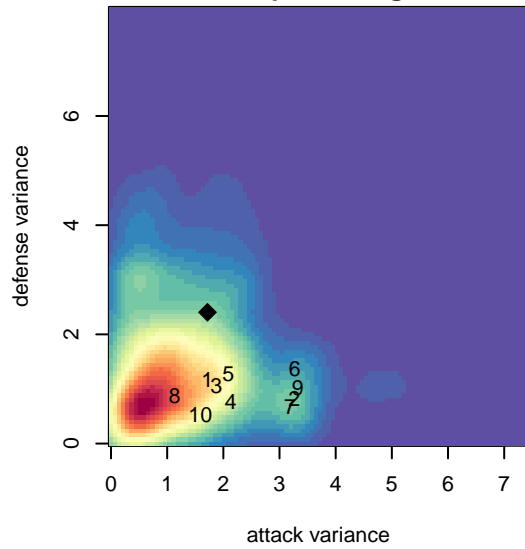

PacNW White B00

Pacific Northwest SC
 Tukwila, WA
 B00 total strength=1365
 attack=8.01 defense=6.27
 fall league = RCL B00 Div 4

alt names used:
 PacNW B00 White
 PACIFIC NORTHWEST SC PACNW 00 WHITE
 PacNW B00 White
 PacNW B00 White C
 PACIFIC NORTHWEST SC PACNW 00 WHITE
 PacNW B00 White
 PacNW B00 White C

**attack and defense variance (black dot)
relative to other teams
and top 10 in region**

**attack and defense rating
relative to others at age
and all opponents in last 13 months**

Performance relative to 13 month average