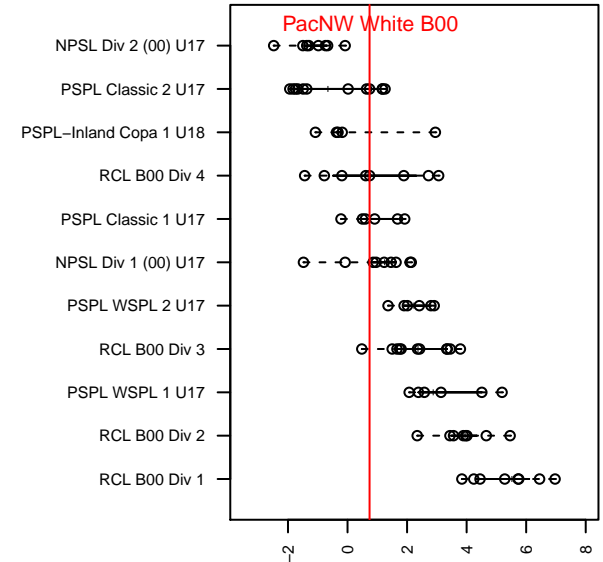

PacNW White B00

Pacific Northwest SC
 Tukwila, WA
 B00 total strength=1365
 attack=8.01 defense=6.27
 fall league = RCL B00 Div 4

alt names used:
 PacNW B00 White
 PACIFIC NORTHWEST SC PACNW 00 WHITE
 PacNW B00 White
 PacNW B00 White C
 PACIFIC NORTHWEST SC PACNW 00 WHITE
 PacNW B00 White
 PacNW B00 White C

**attack and defense variance (black dot)
relative to other teams
and top 10 in region**

**attack and defense rating
relative to others at age
and all opponents in last 13 months**

Performance relative to 13 month average