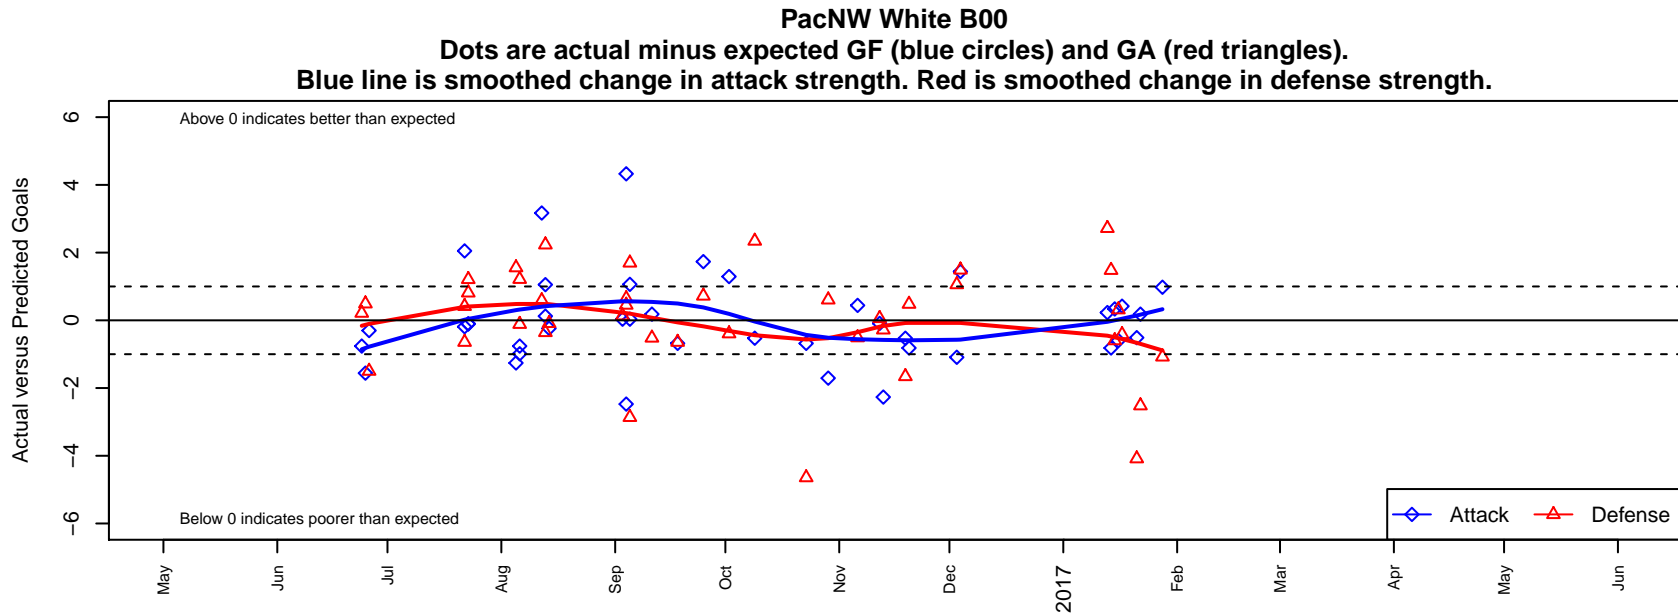

PacNW White B00

Pacific Northwest SC
 Tukwila, WA
 B00 total strength=1365
 attack=8.01 defense=6.27
 fall league = RCL B00 Div 4

alt names used:
 PacNW B00 White
 PACIFIC NORTHWEST SC PACNW 00 WHITE
 PacNW B00 White
 PacNW B00 White C
 PACIFIC NORTHWEST SC PACNW 00 WHITE
 PacNW B00 White
 PacNW B00 White C

**attack and defense variance (black dot)
relative to other teams
and top 10 in region**

**attack and defense rating
relative to others at age
and all opponents in last 13 months**

Performance relative to 13 month average