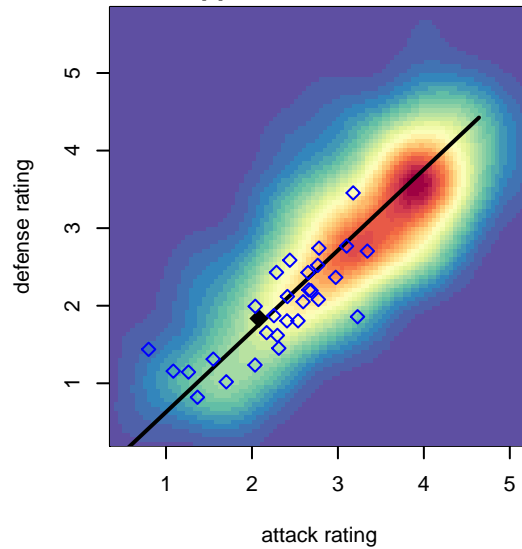

PacNW White B00

Pacific Northwest SC
 Tukwila, WA
 B00 total strength=1365
 attack=8.01 defense=6.27
 fall league = RCL B00 Div 4

alt names used:
 PacNW B00 White
 PACIFIC NORTHWEST SC PACNW 00 WHITE
 PacNW B00 White
 PacNW B00 White C
 PACIFIC NORTHWEST SC PACNW 00 WHITE
 PacNW B00 White
 PacNW B00 White C

**attack and defense variance (black dot)
relative to other teams
and top 10 in region**

**attack and defense rating
relative to others at age
and all opponents in last 13 months**

Performance relative to 13 month average