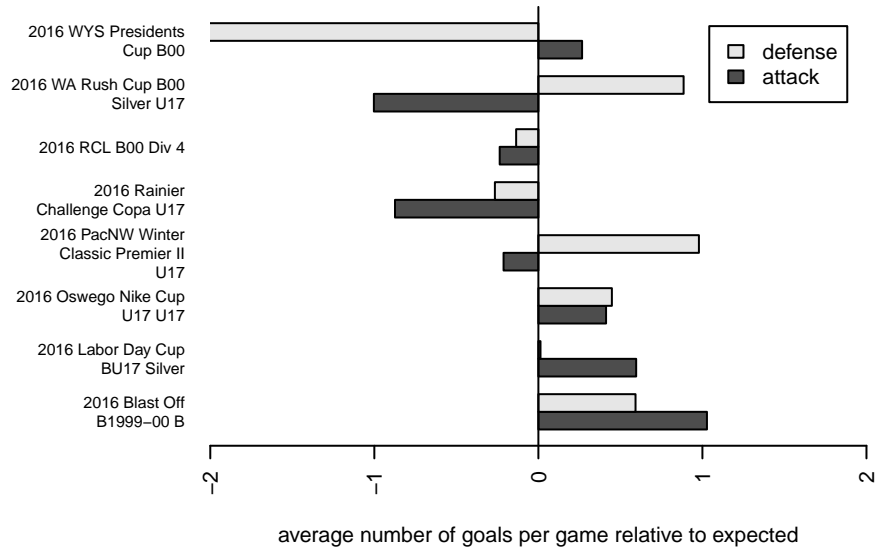

PacNW White B00

Pacific Northwest SC
 Tukwila, WA
 B00 total strength=1365
 attack=8.01 defense=6.27
 fall league = RCL B00 Div 4

alt names used:
 PacNW B00 White
 PACIFIC NORTHWEST SC PACNW 00 WHITE
 PacNW B00 White
 PacNW B00 White C
 PACIFIC NORTHWEST SC PACNW 00 WHITE
 PacNW B00 White
 PacNW B00 White C

Venues played:
 2016 Rainier Challenge Copa U17
 2016 Oswego Nike Cup U17 U17
 2016 WA Rush Cup B00 Silver U17
 2016 Blast Off B1999-00 B
 2016 Labor Day Cup BU17 Silver
 2016 RCL B00 Div 4
 2016 PacNW Winter Classic Premier II U17
 2016 WYS Presidents Cup B00

**attack and defense variance (black dot)
relative to other teams
and top 10 in region**

**attack and defense rating
relative to others at age
and all opponents in last 13 months**

Performance relative to 13 month average